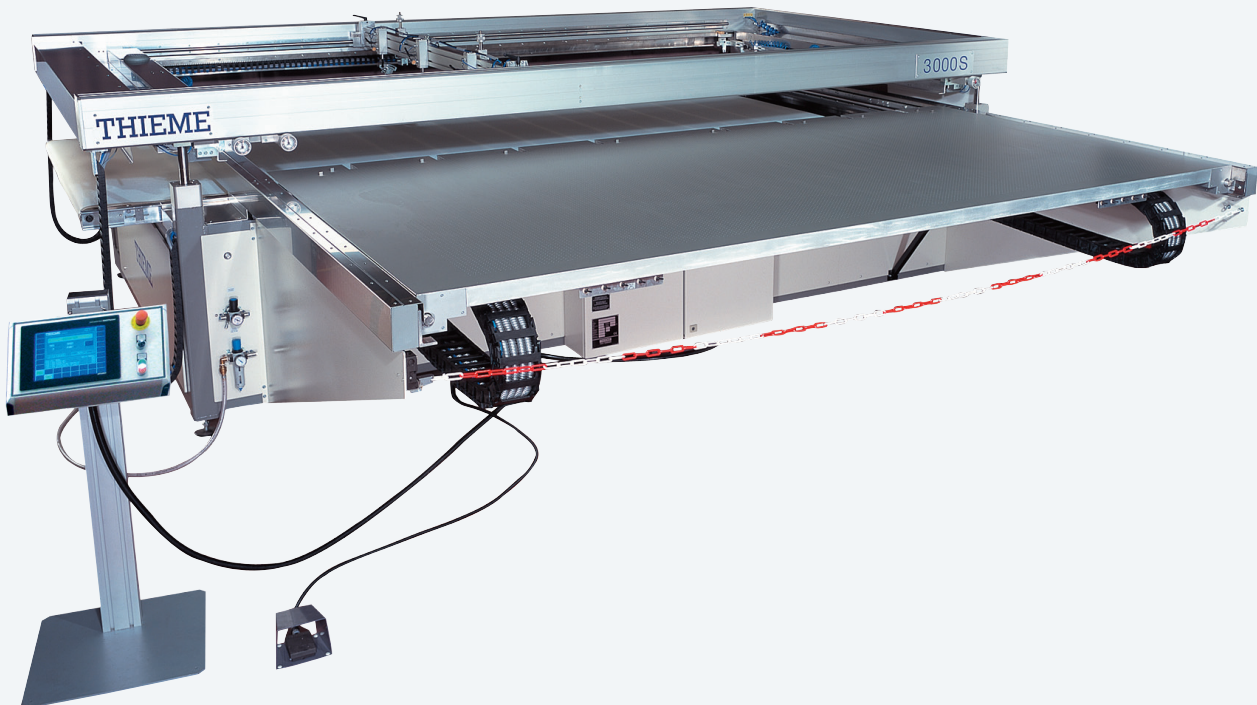

THIEME KPX

+ Printing solutions - a class of its own

THIEME 1000 S / 3000 S

Half or $\frac{3}{4}$ - automated screen printing machine flatbed for heavy and/or large-size printing materials

Why
THIEME S?

- + Large format printing up to 4000 x 2000 mm
- + Suitable for heavy substrates
- + Highest process stability
- + Short make ready times
- + Equipment variations individually designed to customer requirements
- + Low depreciation
- + Thieme quality „Made in Germany“

THIEME KPX

+ Printing solutions - a class of its own

THIEME 1000 S / 3000 S

Specifics

- + Shuttle printing table with servo motor-driven table drive
- + Variety of take off systems available to suit the application (gripper, fork, conveyor)
- + Longstroke squeegee design
- + Patented screen frame mounting system with synchronized screen support rails
- + Motorized Screen Lifting
- + Modern touchscreen panel
- + Camera system for automatic screen alignment and / or sheet registration (optional)

Technical data

Standard format length	[mm] [inch]	1250, 1500, 1700, 2000 49, 59, 67, 79
Standard format wide	[mm] [inch]	2000, 2300, 2500, 2700, 3050, 3700, 4000 79, 90, 98, 106, 120, 145, 157 Special formats possible
max. range of substrate thickness	[mm] [inch]	16 mm ($\frac{3}{4}$ - automated) 50 mm ($\frac{1}{2}$ - automated) 0,63 inch ($\frac{3}{4}$ - automated) 1,97 inch ($\frac{1}{2}$ - automated)
Screen adjustment	[mm] [inch]	+/- 10 +/- 0,4
Squeegee speed	[m/sec] [inch/sec]	0,2 - 1,2 0,66 - 3,9
Conveyor belt speed	[m/min] [inch/min]	27 1063
Power supply	[V]	400/230, 50/60 Hz.
Circuit connection	[kW]	3,9